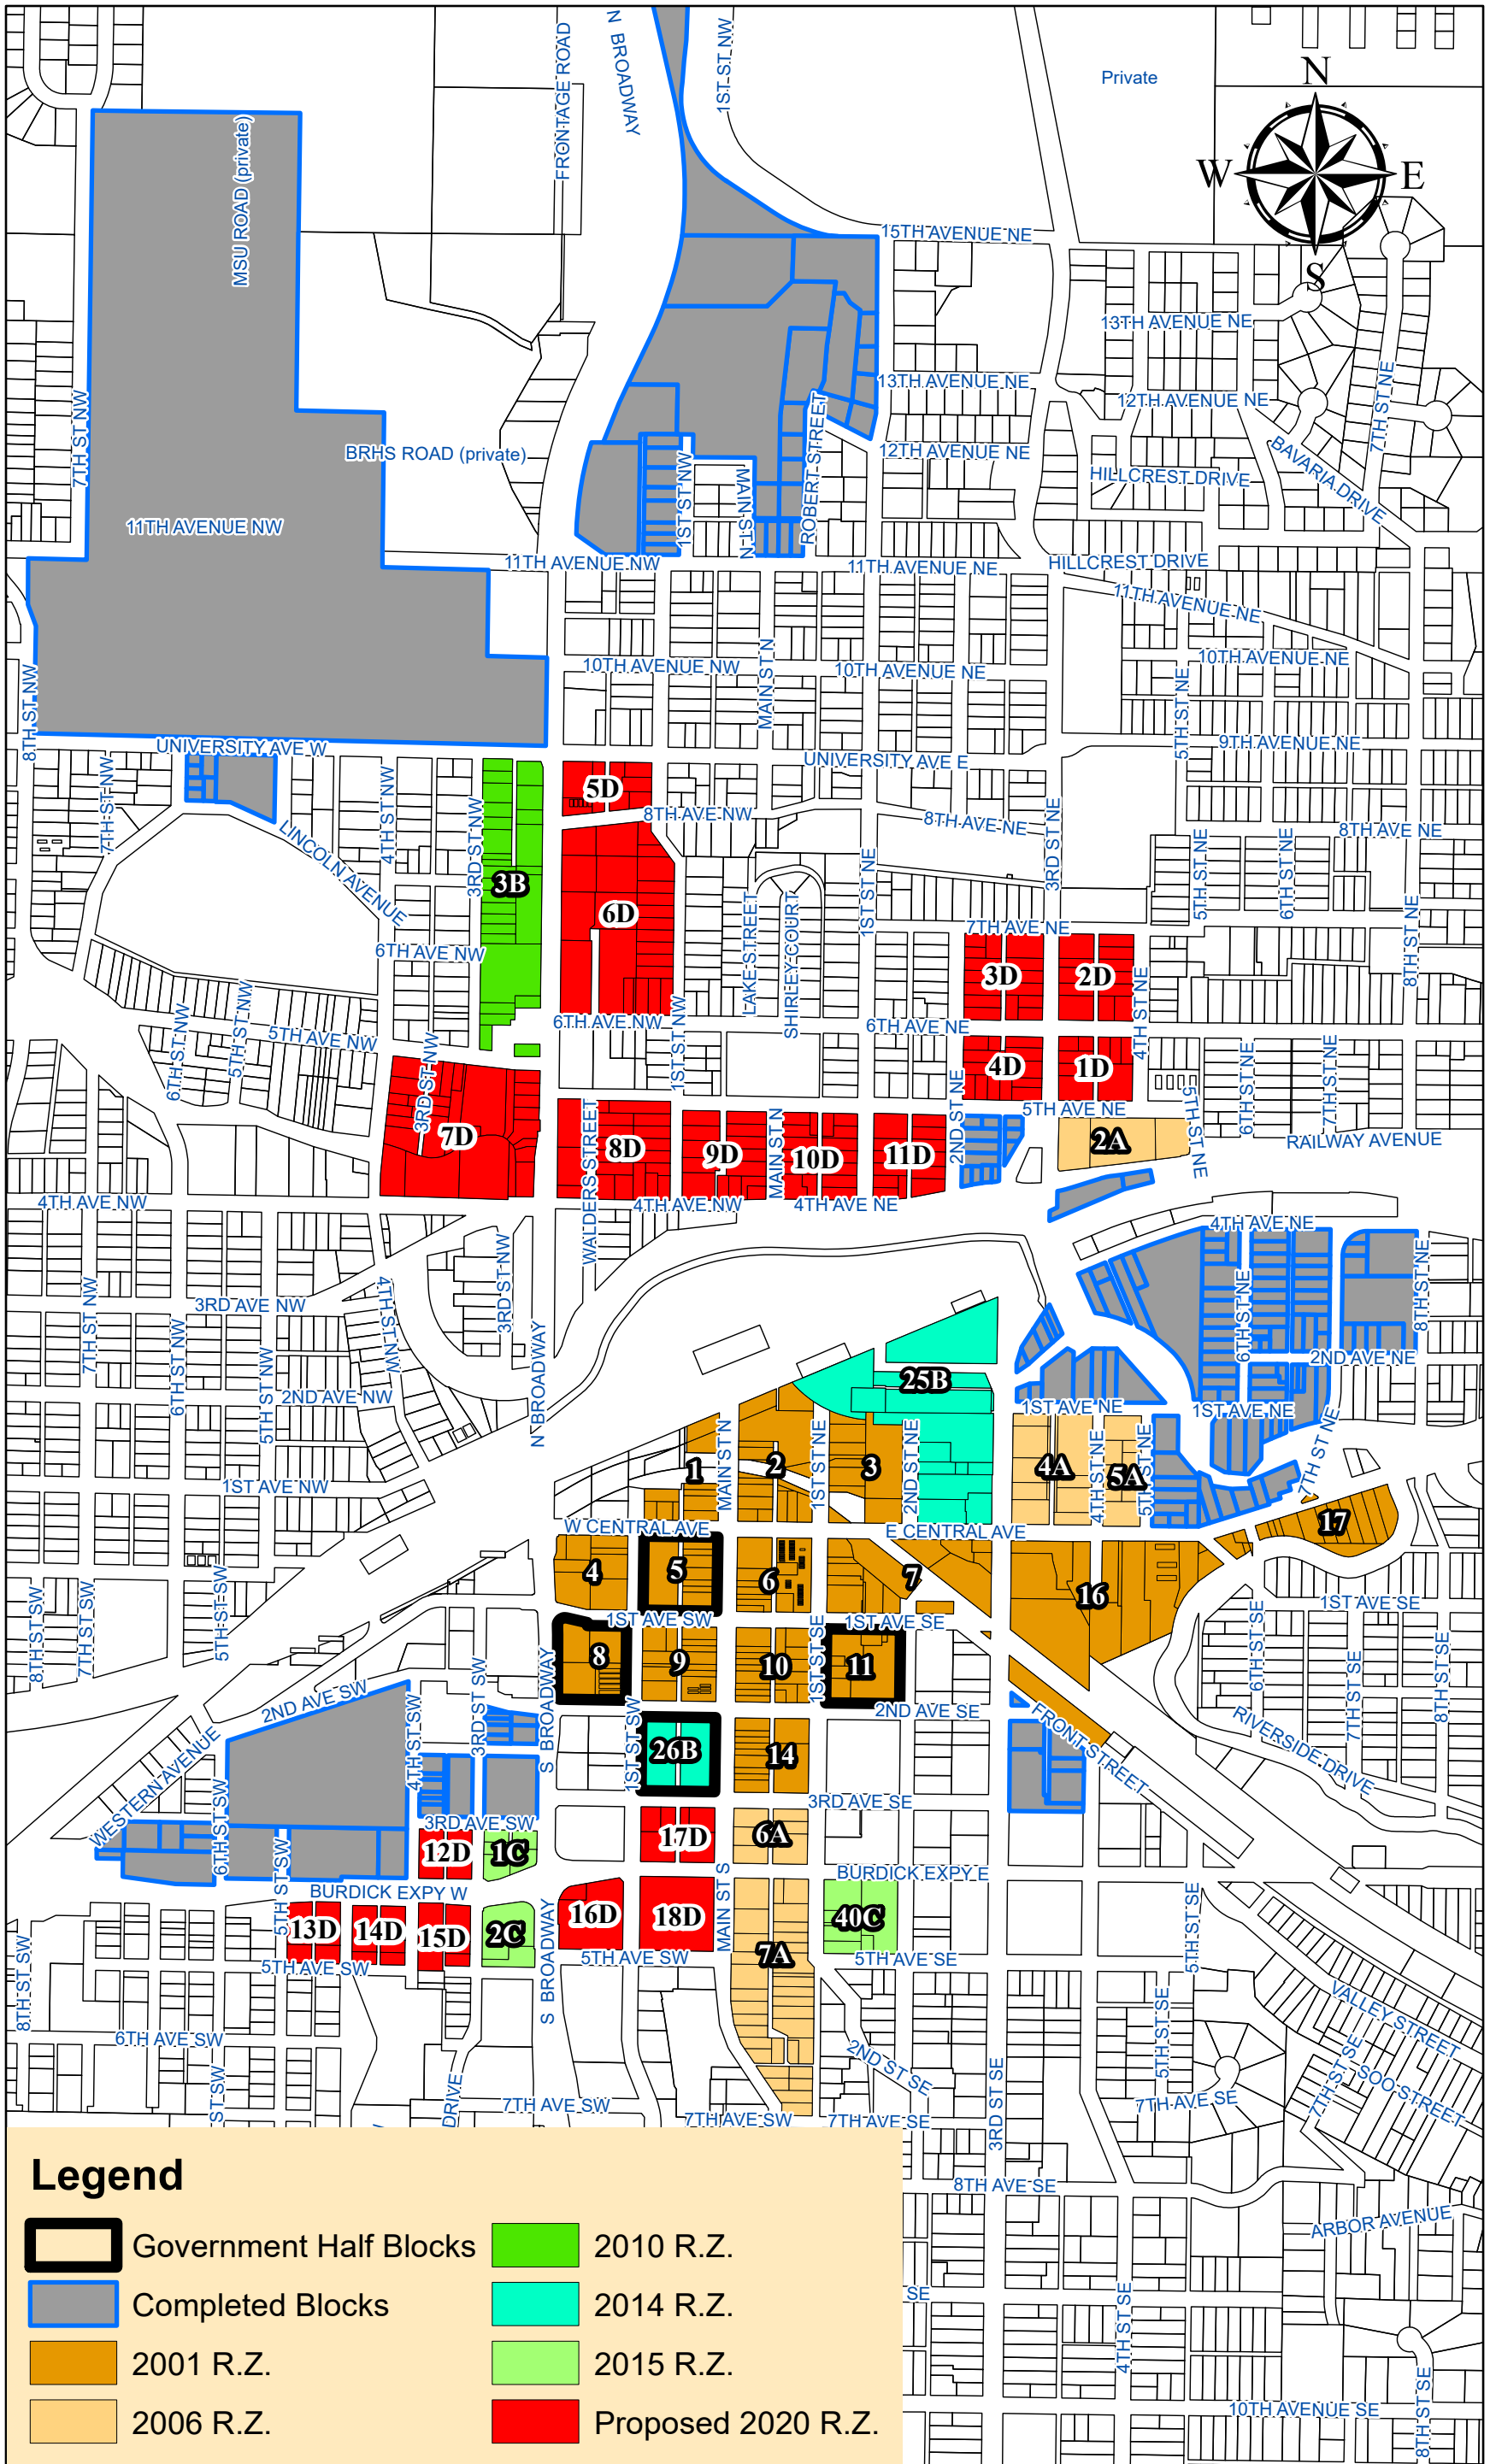

# City of Minot Renaissance Zone Map

## Legend

- Government Half Blocks
- Completed Blocks
- 2001 R.Z.
- 2006 R.Z.
- 2010 R.Z.
- 2014 R.Z.
- 2015 R.Z.
- Proposed 2020 R.Z.

0 0.1 0.2 0.4 Miles

Prepared By Peter Baumgartner, Planner I