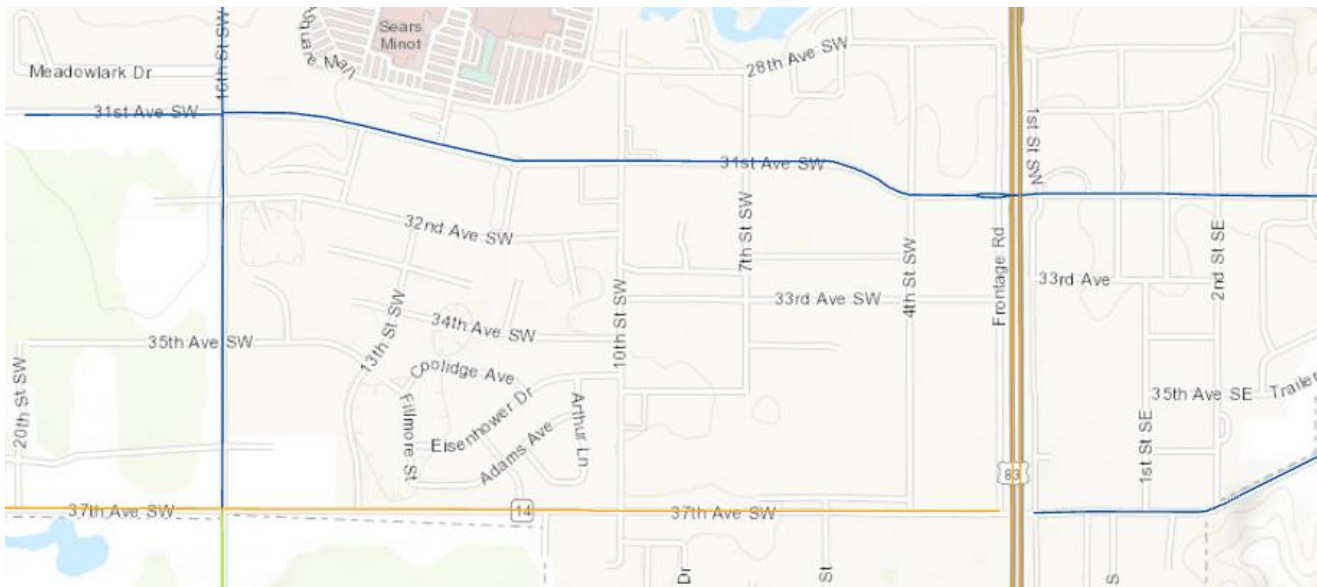

### Current Speed Limit for 31<sup>st</sup> Ave SW between 16<sup>th</sup> Street and S Broadway

### Proposed Speed Limit for 31<sup>st</sup> Ave SW between 16<sup>th</sup> Street and S Broadway

### Speed Limits

- 30
- 35
- 40
- 45