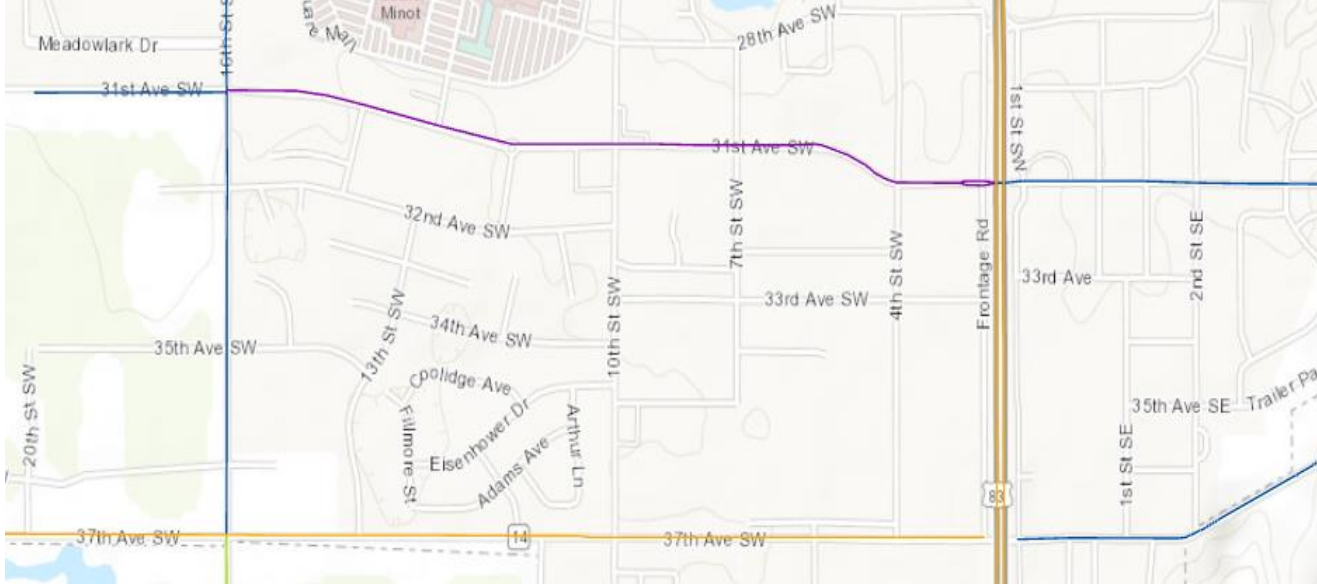

### Current Speed Limit for 31<sup>st</sup> Ave SW between 16<sup>th</sup> Street and S Broadway

### Proposed Speed Limit for 31<sup>st</sup> Ave SW between 16<sup>th</sup> Street and S Broadway

### Speed Limits

- 30
- 35
- 40
- 45