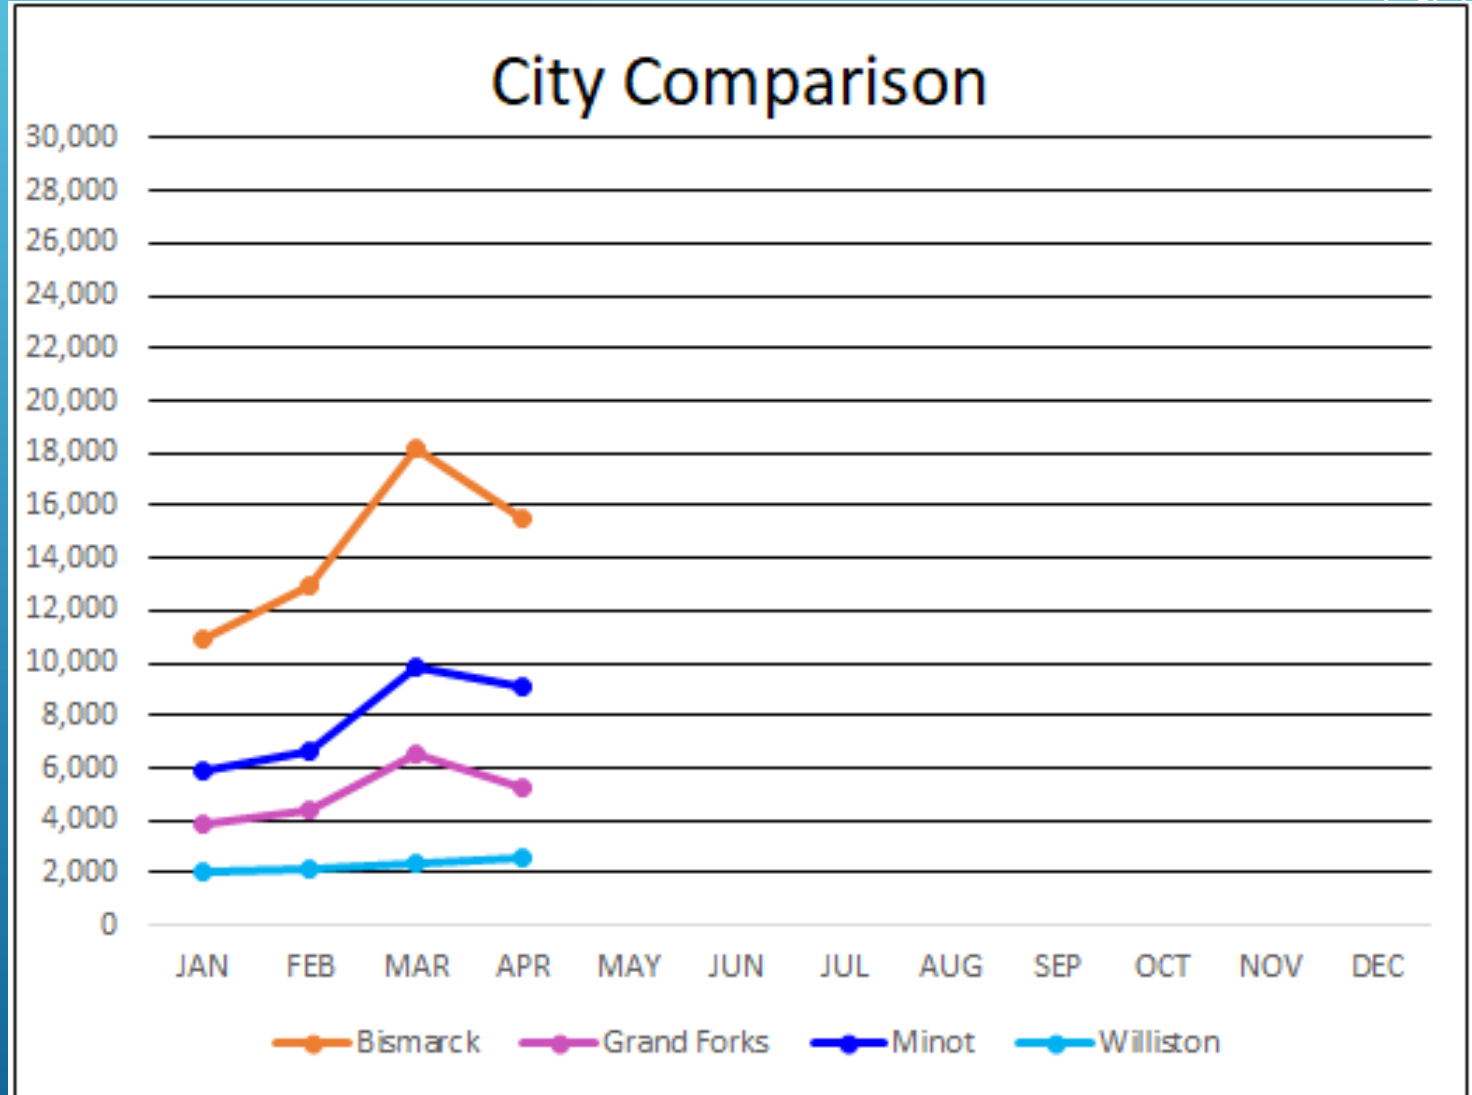

MINOT (MOT)

Airport Director's Report
April 2021 Data

NORTH DAKOTA COMMERCIAL SERVICE AIRPORT BOARDING COMPARISON

RENTAL CAR ACTIVITY

Car Rental

Gross Sales

CONCESSION ACTIVITY

Parking Revenue