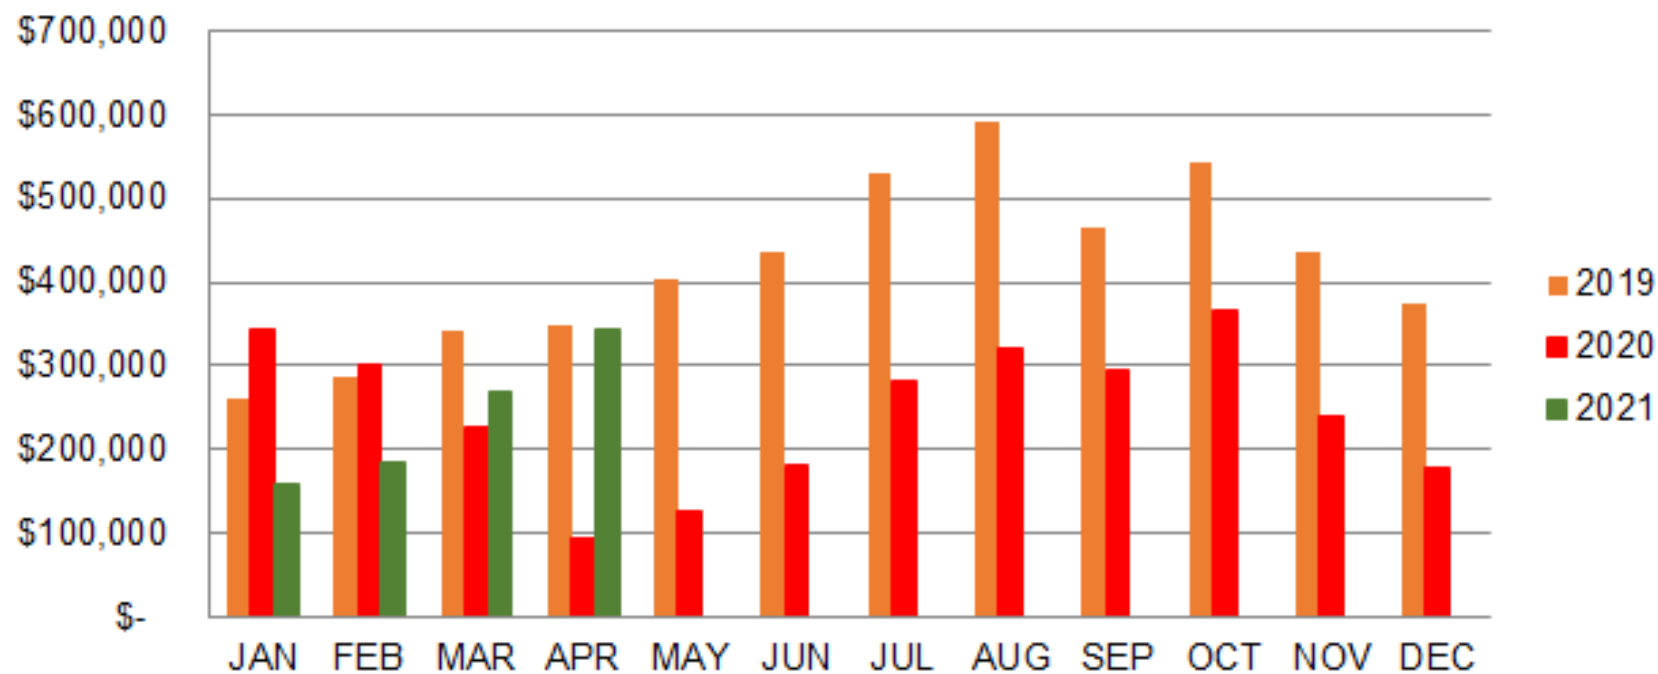

MINOT (MOT)

Airport Director's Report
April 2021 Data

NORTH DAKOTA COMMERCIAL SERVICE AIRPORT BOARDING COMPARISON

RENTAL CAR ACTIVITY

Car Rental

Gross Sales

CONCESSION ACTIVITY

Parking Revenue