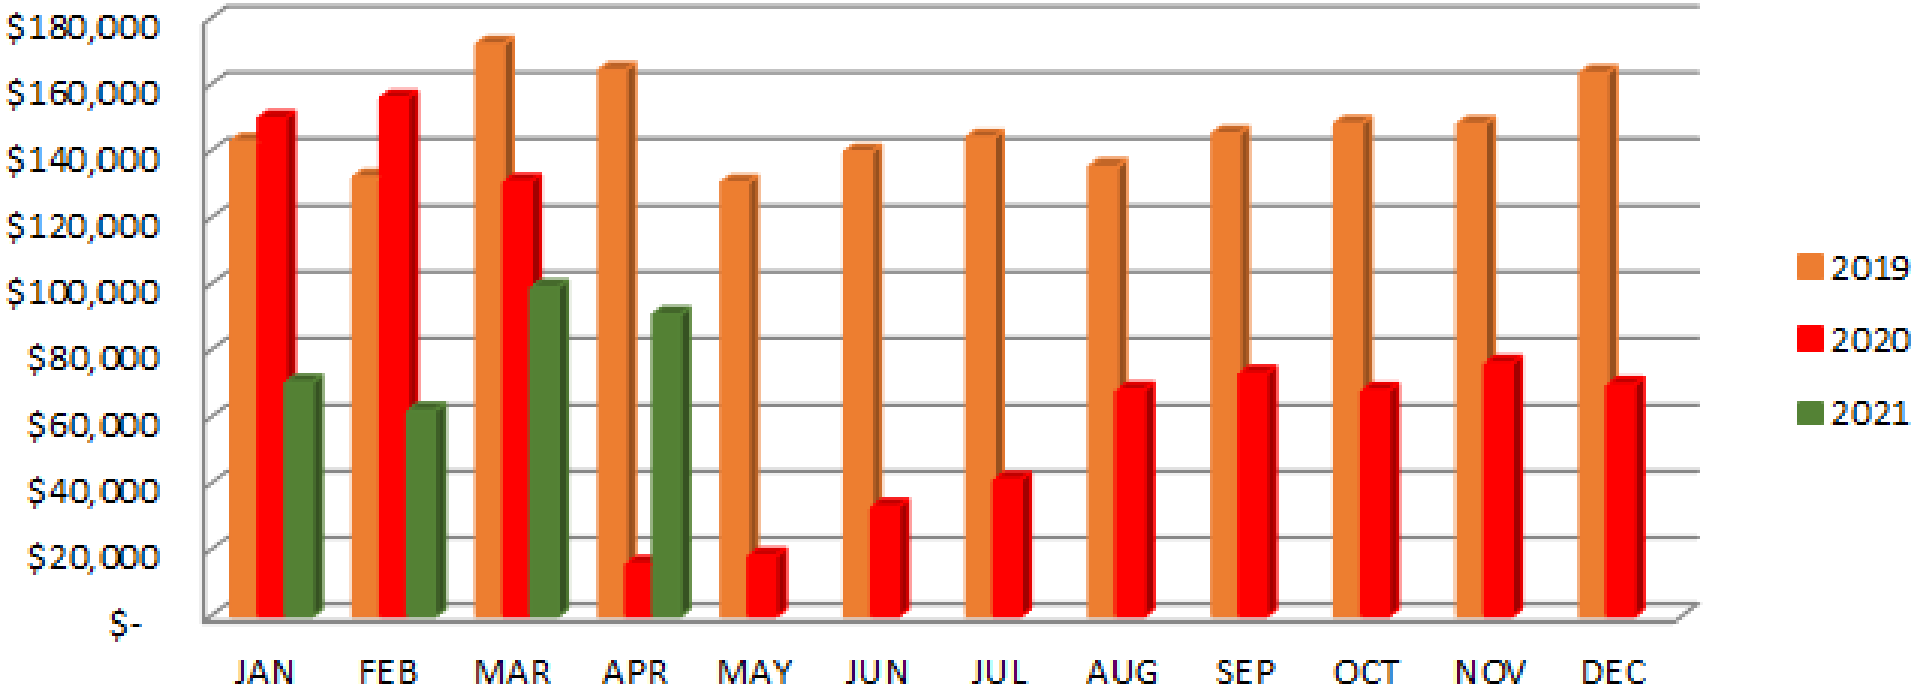

MINOT (MOT)

Airport Director's Report
April 2021 Data

NORTH DAKOTA COMMERCIAL SERVICE AIRPORT BOARDING COMPARISON

RENTAL CAR ACTIVITY

Car Rental

Gross Sales

CONCESSION ACTIVITY

Parking Revenue