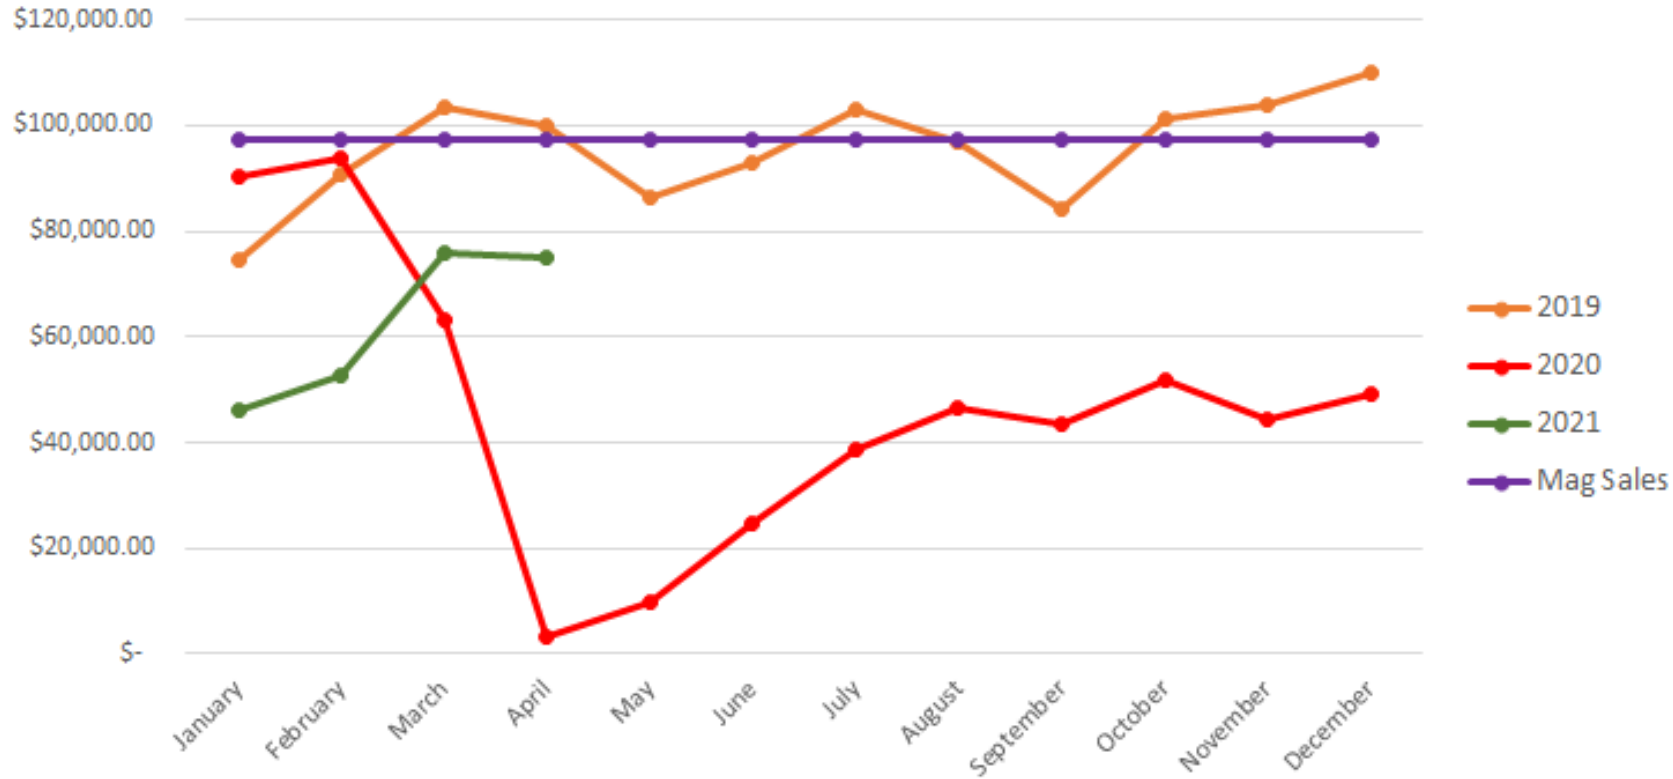

MINOT (MOT)

Airport Director's Report
April 2021 Data

NORTH DAKOTA COMMERCIAL SERVICE AIRPORT BOARDING COMPARISON

RENTAL CAR ACTIVITY

Car Rental

Gross Sales

CONCESSION ACTIVITY

Parking Revenue