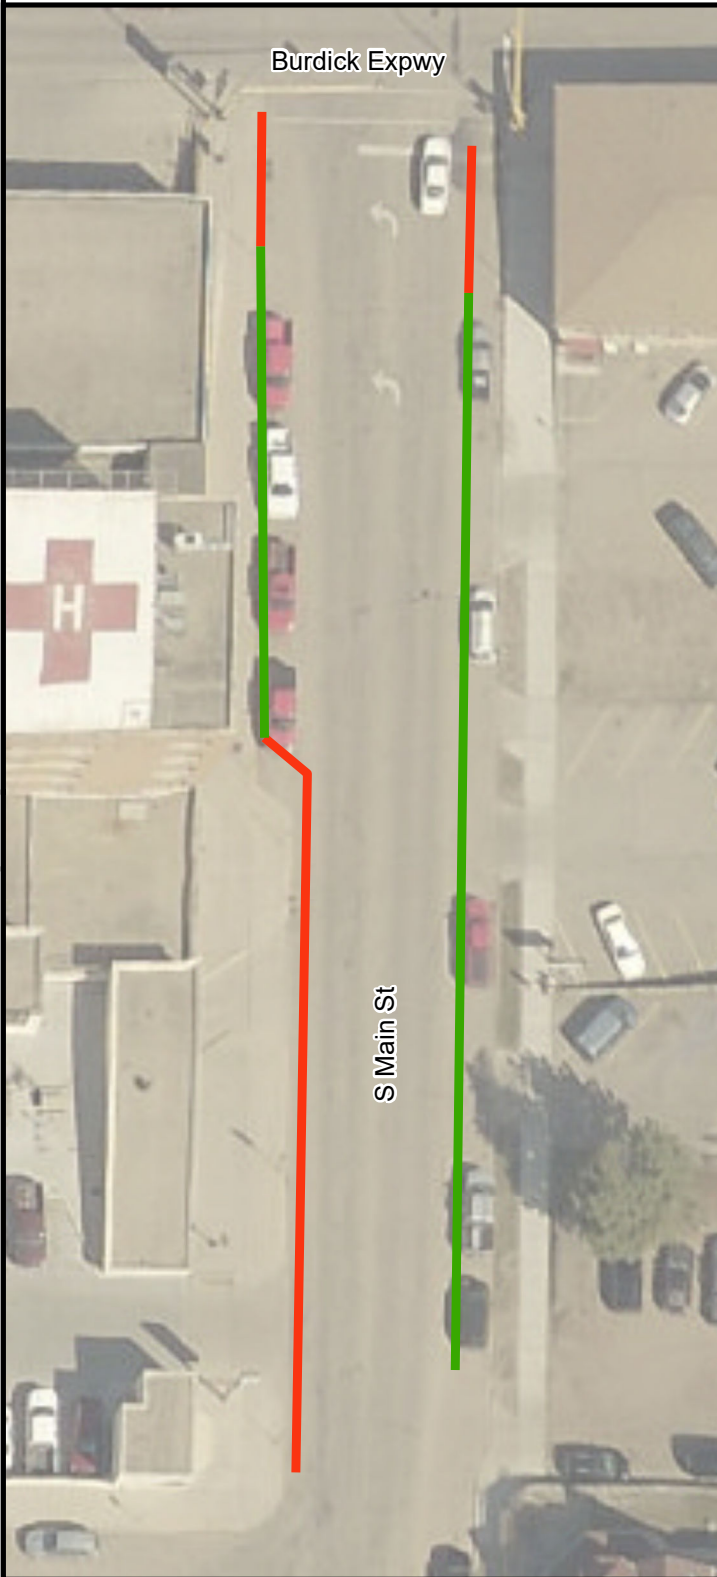

## Legend

- 2-Hour Parking
- Law Enforcement
- No Parking

0 30 60 120 Feet

Law Enforcement Parking  
S Main St between Burdick Expwy and 5th Ave S

**City of Minot**  
Engineering Department