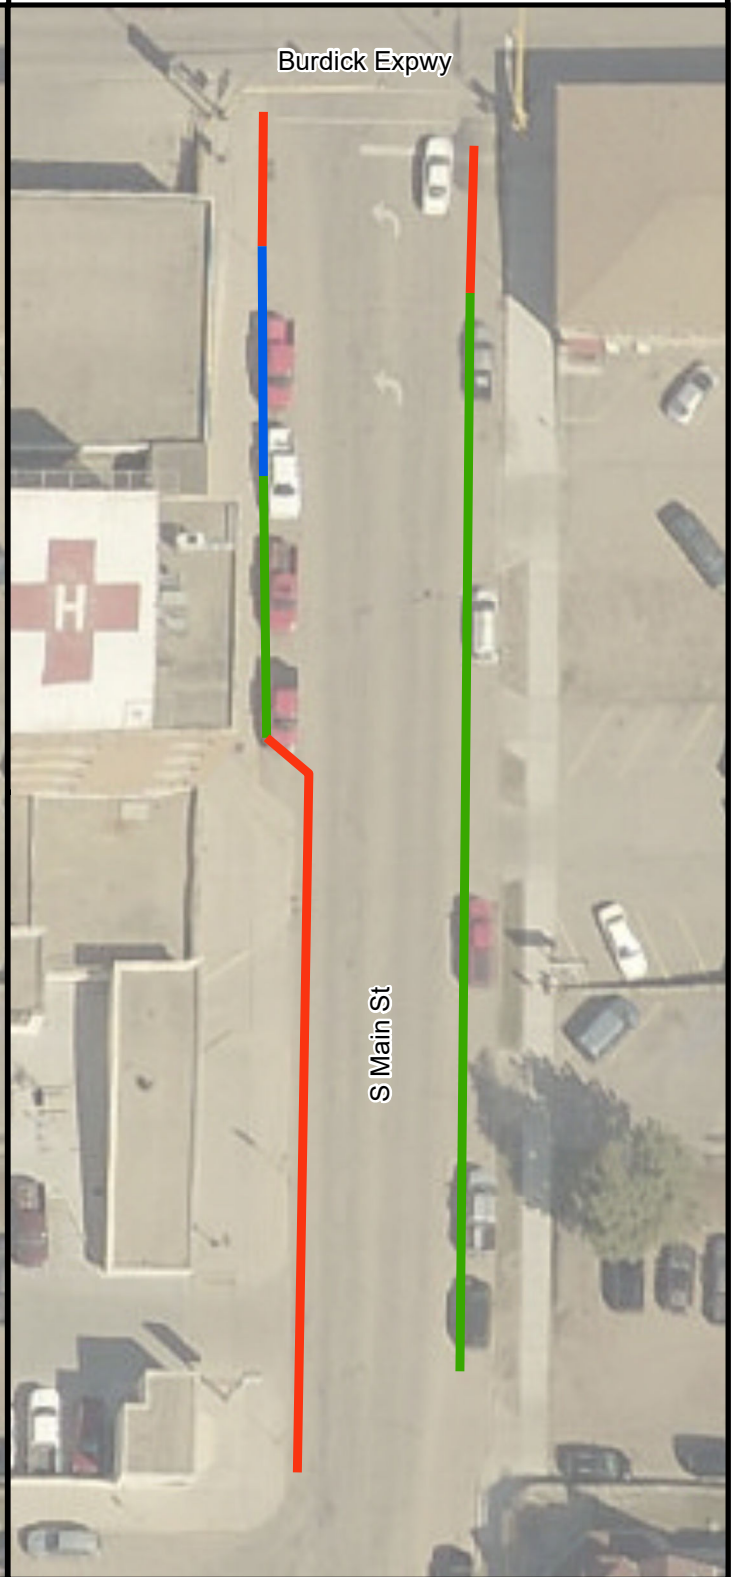

## Legend

- 2-Hour Parking
- Law Enforcement
- No Parking

0 30 60 120 Feet

Law Enforcement Parking  
S Main St between Burdick Expwy and 5th Ave S

**City of Minot**  
Engineering Department