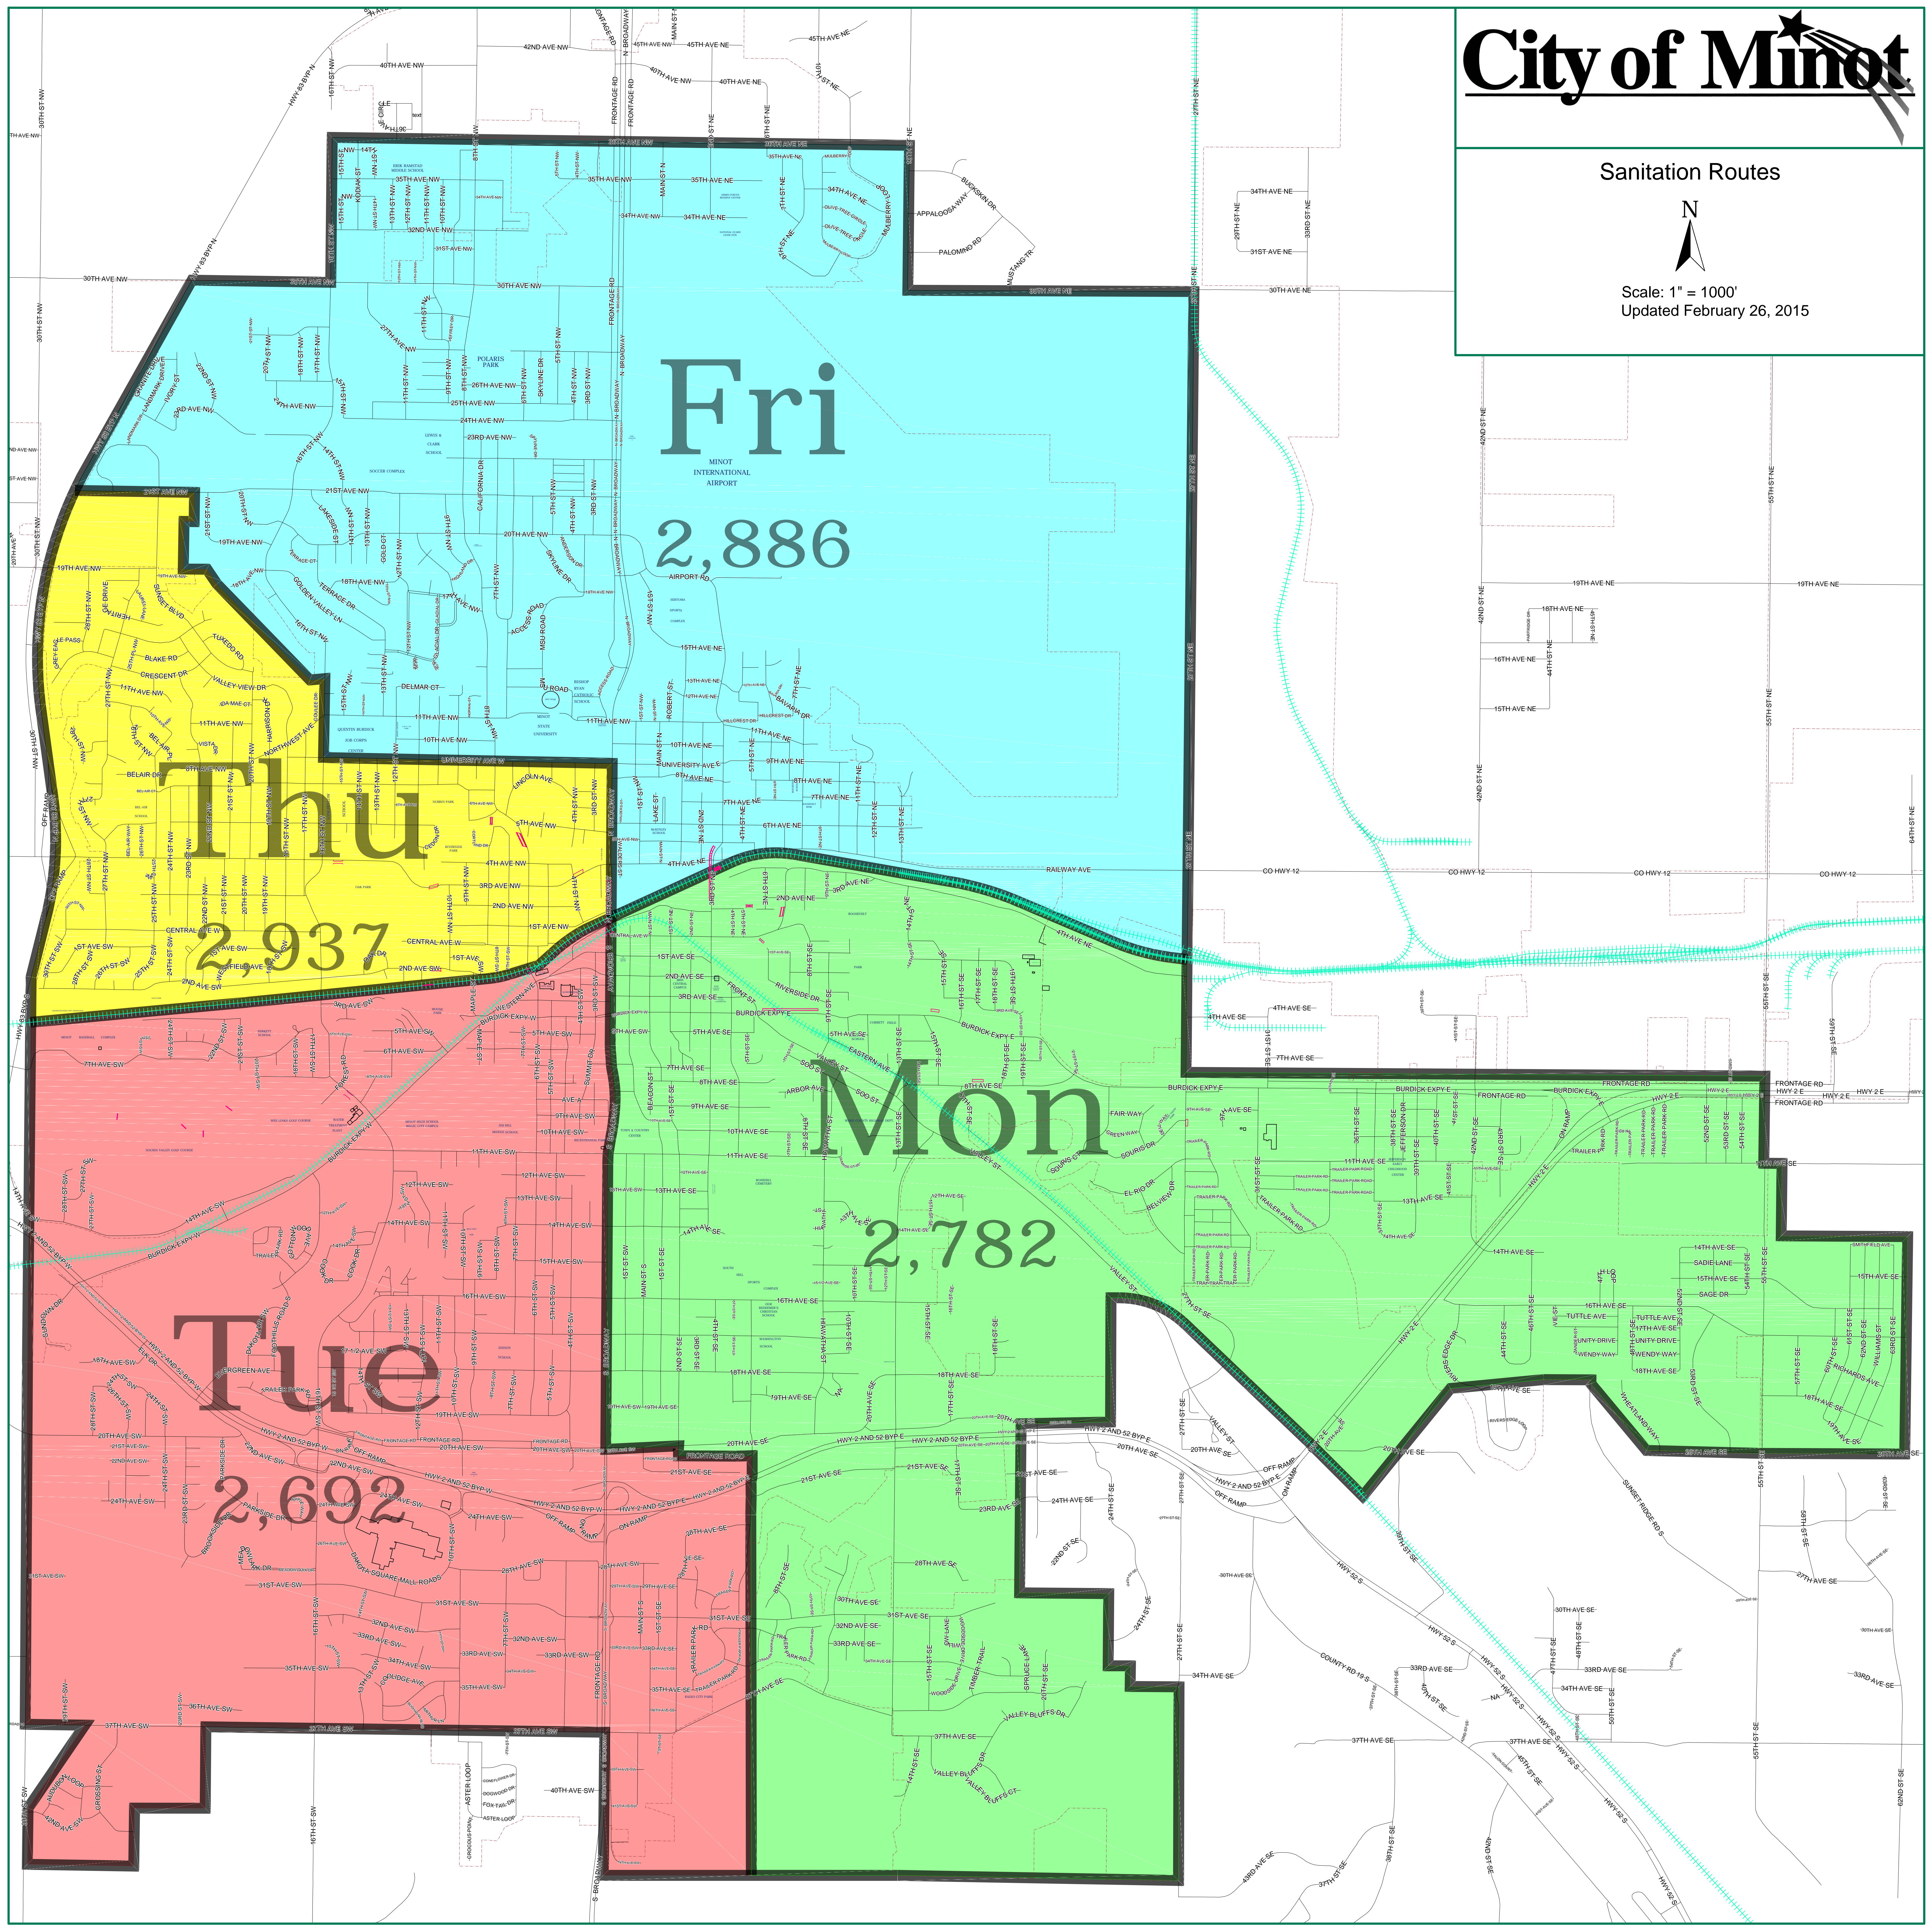

Sanitation Routes

Scale: 1" = 1000'
Updated February 26, 2015

Fri
MINOT
INTERNATIONAL
AIRPORT
2,886

Thu
2,937

Mon
2,782

Tue
2,692